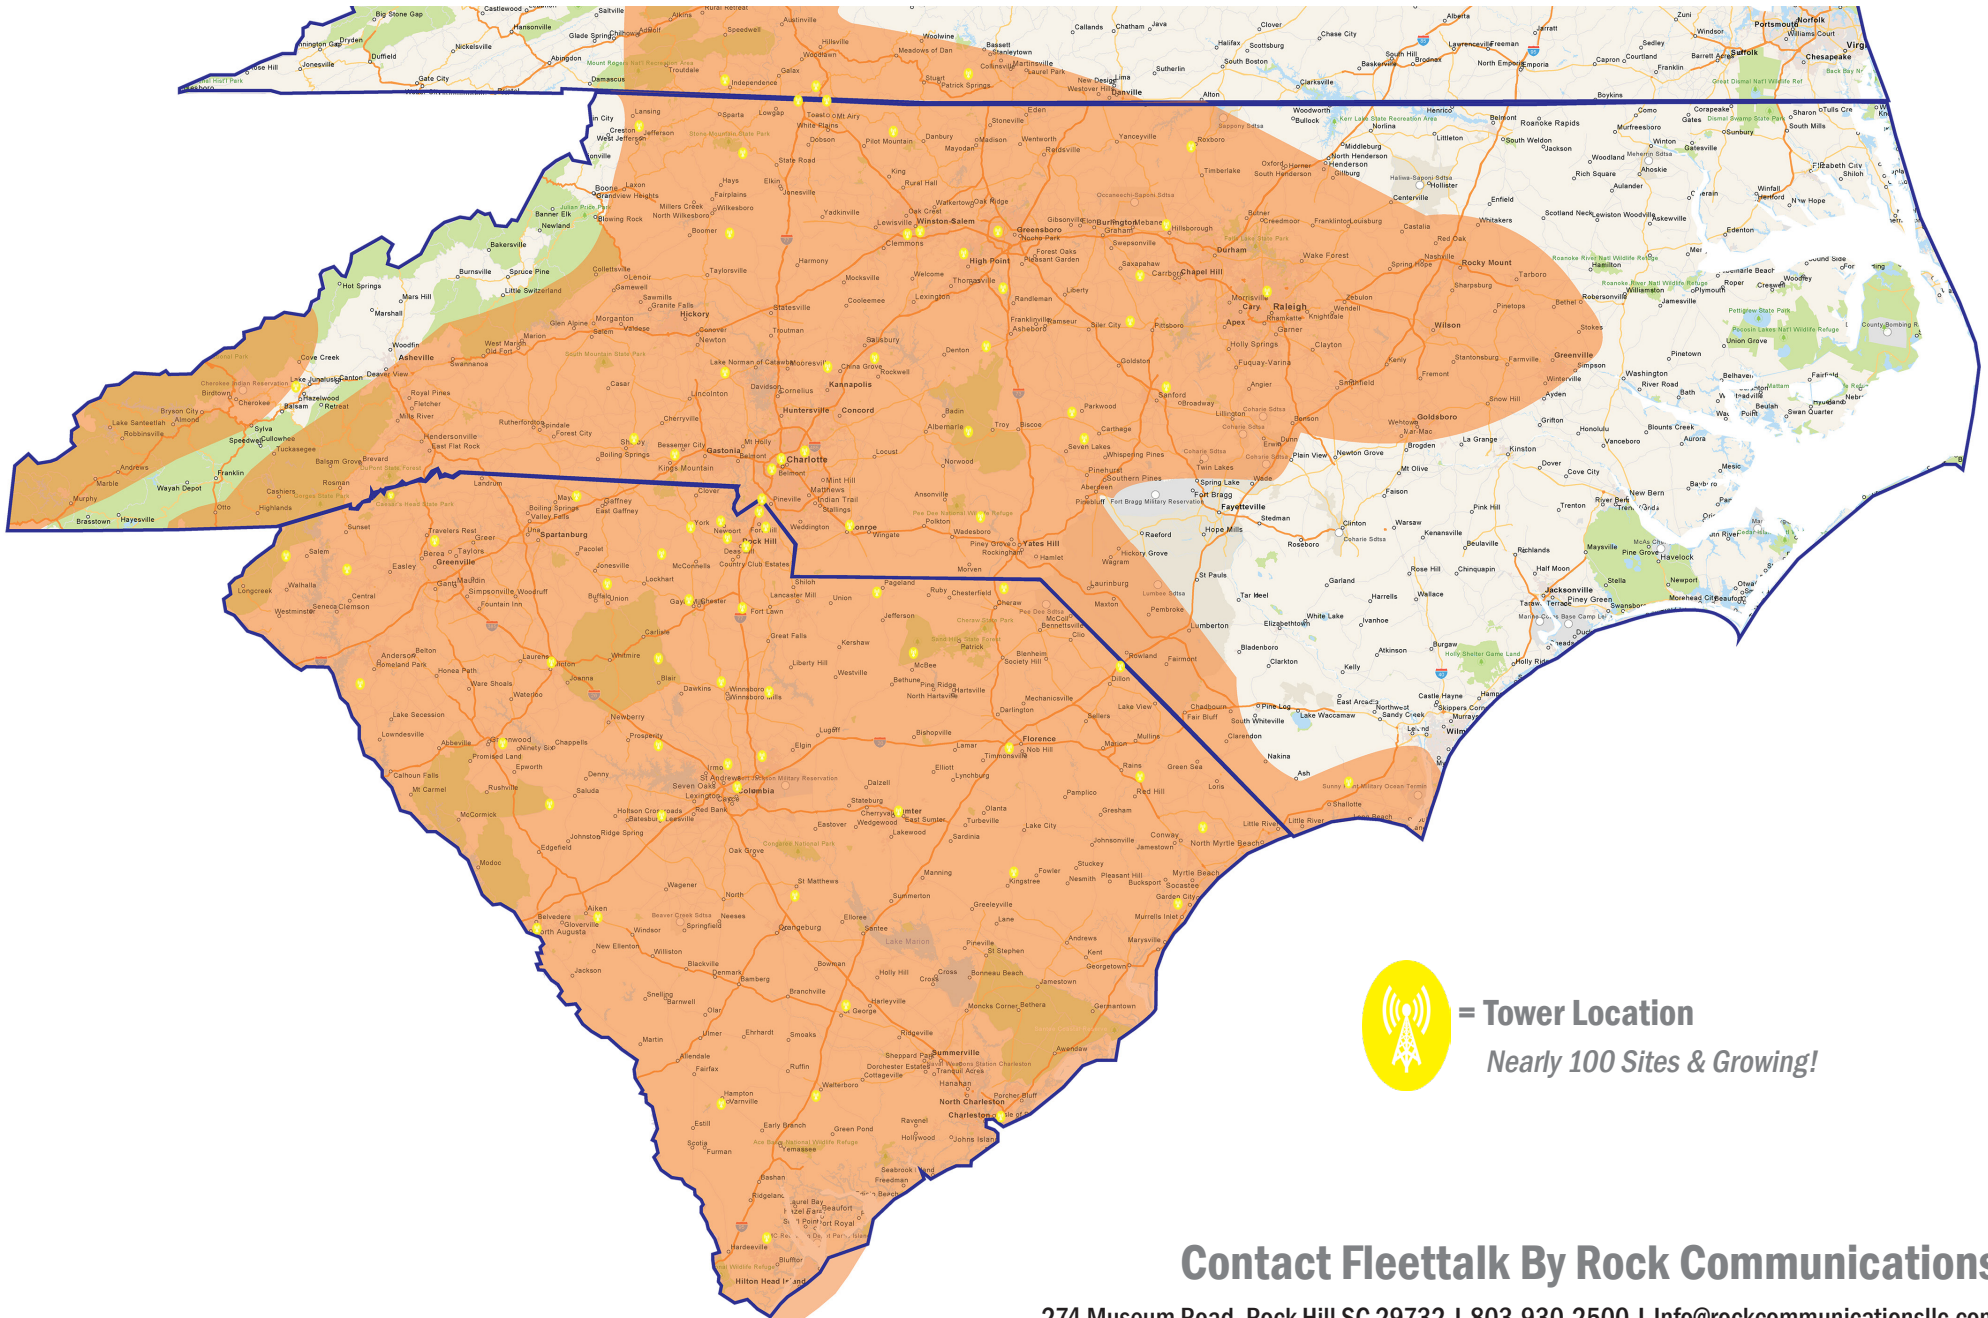

# Radio Coverage Towers in SC, NC and VA

**Contact Fleettalk By Rock Communications**

274 Museum Road, Rock Hill SC 29732 | 803-930-2500 | [Info@rockcommunicationsllc.com](mailto:Info@rockcommunicationsllc.com)